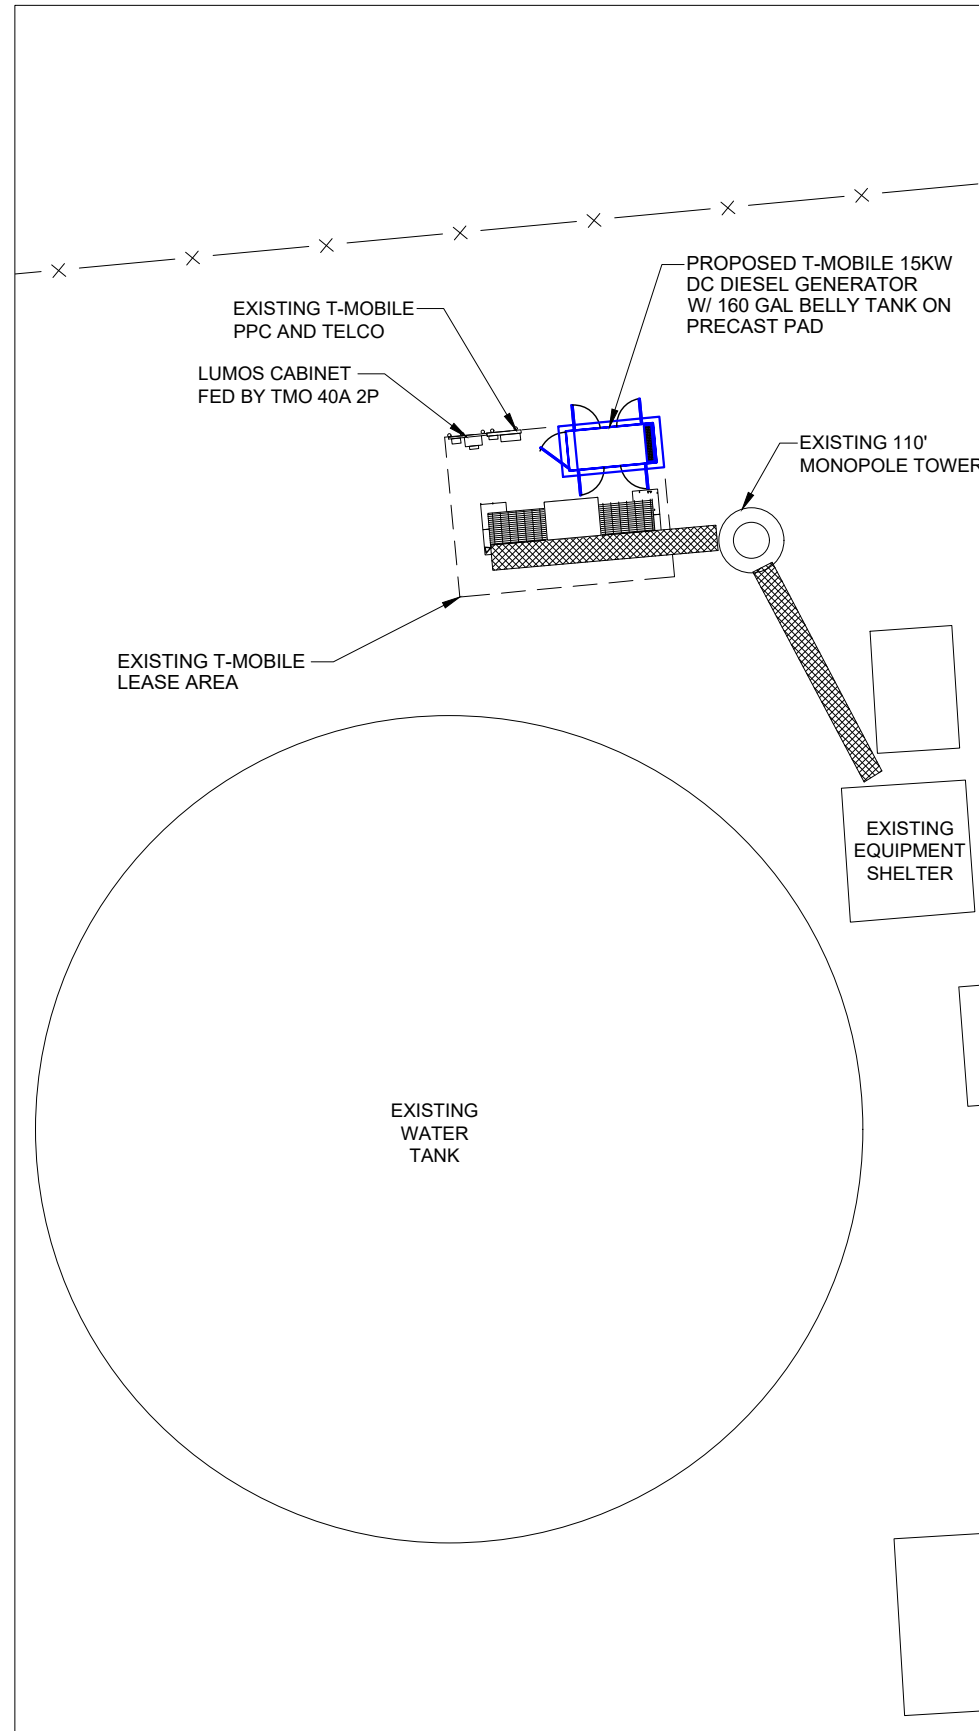

DRAWN BY: A. VASQUEZ

CHECKED BY: E. KOHL

APPROVED BY: E. KOHL

REVISIONS			
NO.	DATE	DESCRIPTION	BY:
A	10/03/18	90% SUBMITTAL	AV
B	10/18/18	90% SUBMITTAL	LV
C	10/29/18	100% SUBMITTAL	MS

SCALE: AS NOTED

DATE: 10/31/18

KCI JOB NUMBER: **011805604**

SHEET TITLE
**EQUIPMENT
LAYOUT**

SHEET
C-1

INFORMATION FOR COMPOUND LAYOUT TAKEN FROM INFORMATION PROVIDED BY T-MOBILE

COMPOUND LAYOUT
NOT TO SCALE

EQUIPMENT LAYOUT
SCALE: AS NOTED