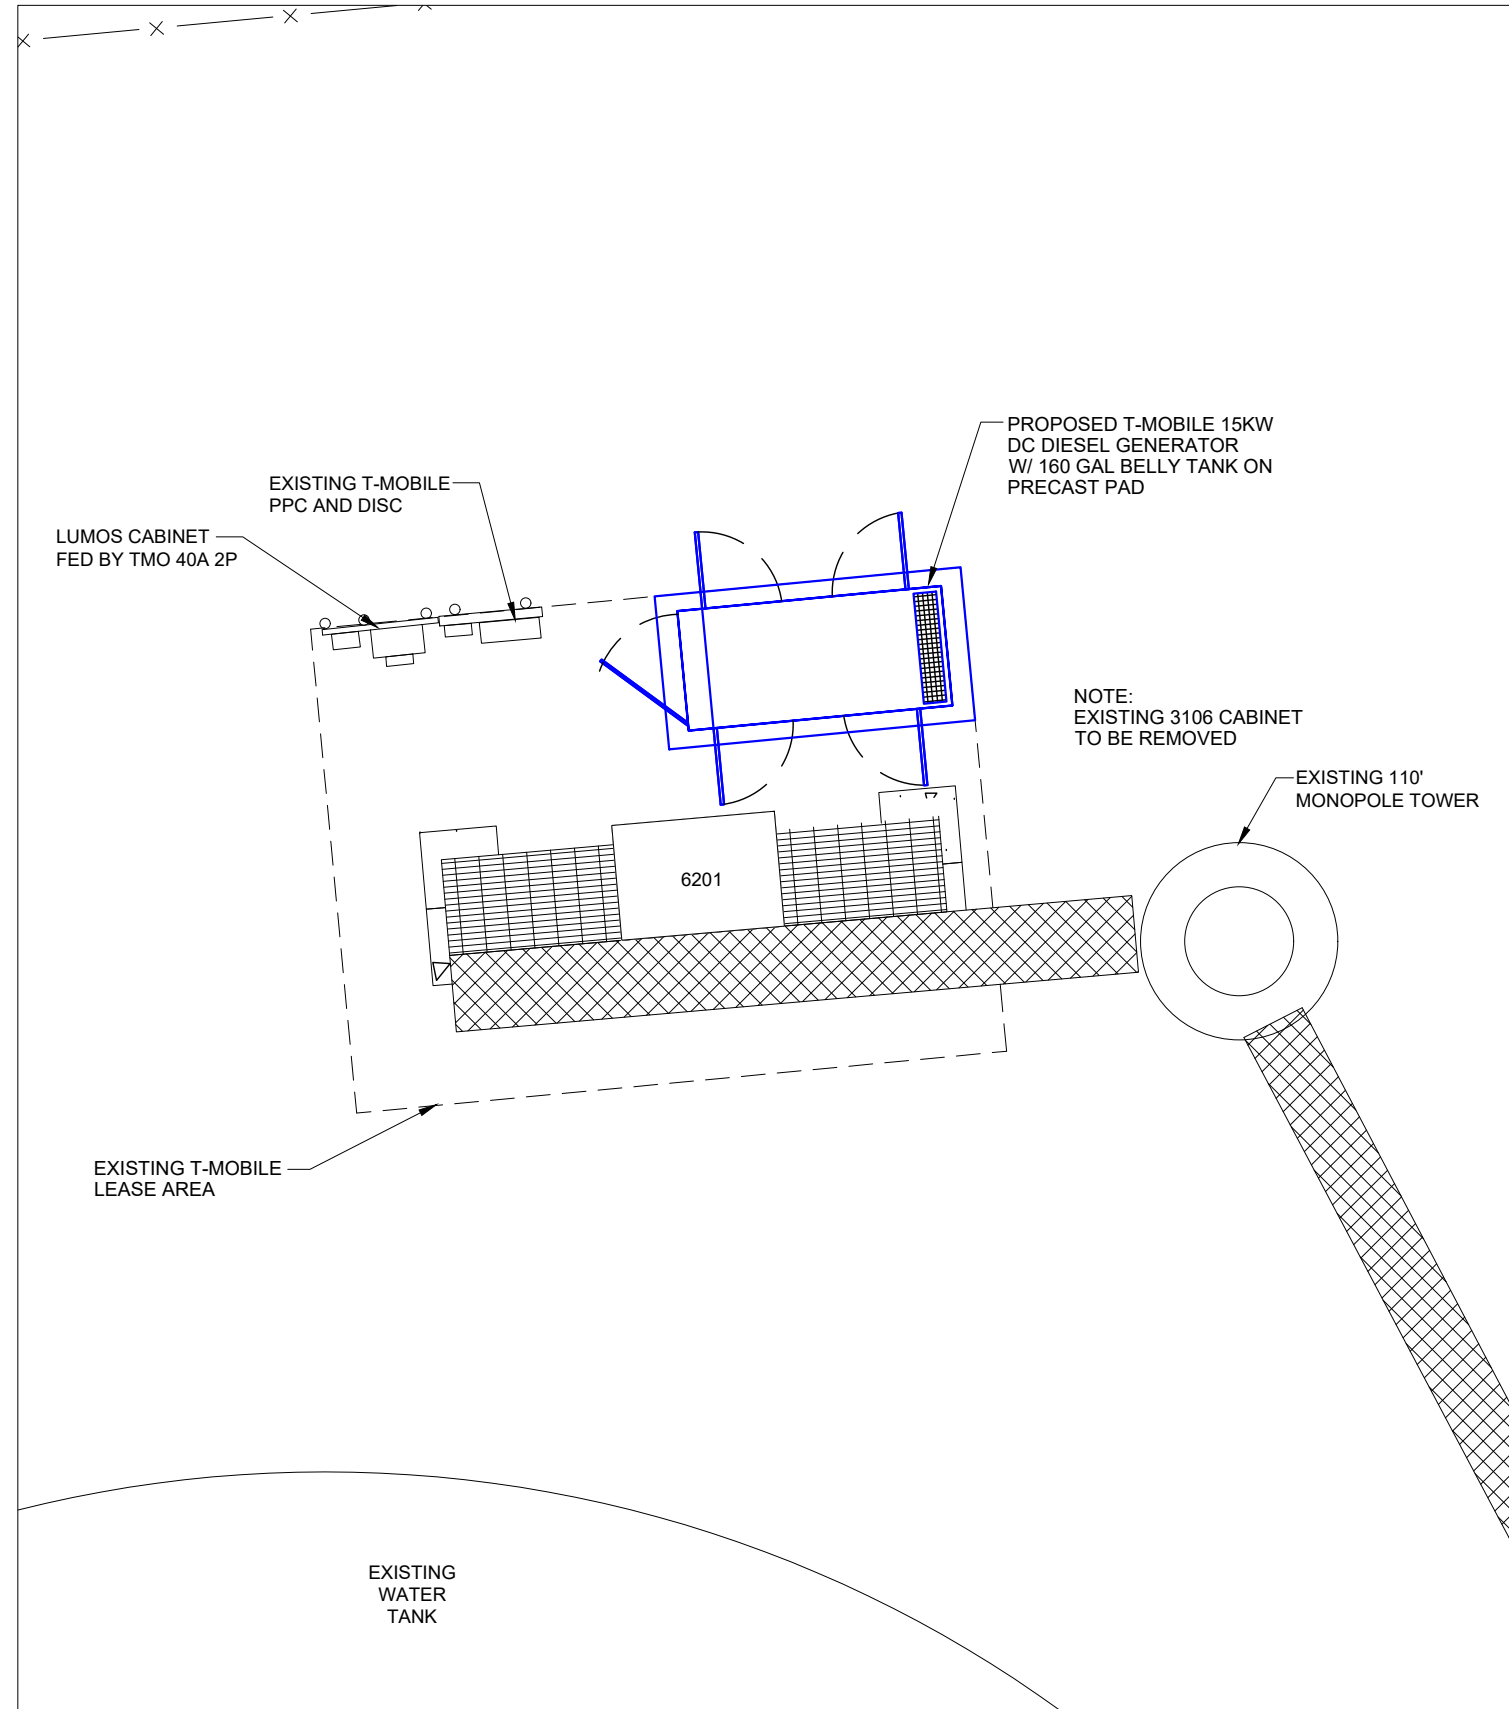

DRAWN BY: A. VASQUEZ

CHECKED BY: E. KOHL

APPROVED BY: E. KOHL

REVISIONS			
NO.	DATE	DESCRIPTION	BY:
A	10/03/18	90% SUBMITTAL	AV
B	10/18/18	90% SUBMITTAL	LV
C	10/29/18	100% SUBMITTAL	MS

SCALE: AS NOTED

DATE: 10/31/18

KCI JOB NUMBER: **011805604**

SHEET TITLE
**EQUIPMENT
LAYOUT**

SHEET
C-1

INFORMATION FOR COMPOUND LAYOUT TAKEN FROM INFORMATION PROVIDED BY T-MOBILE

COMPOUND LAYOUT
NOT TO SCALE

EQUIPMENT LAYOUT
SCALE: AS NOTED