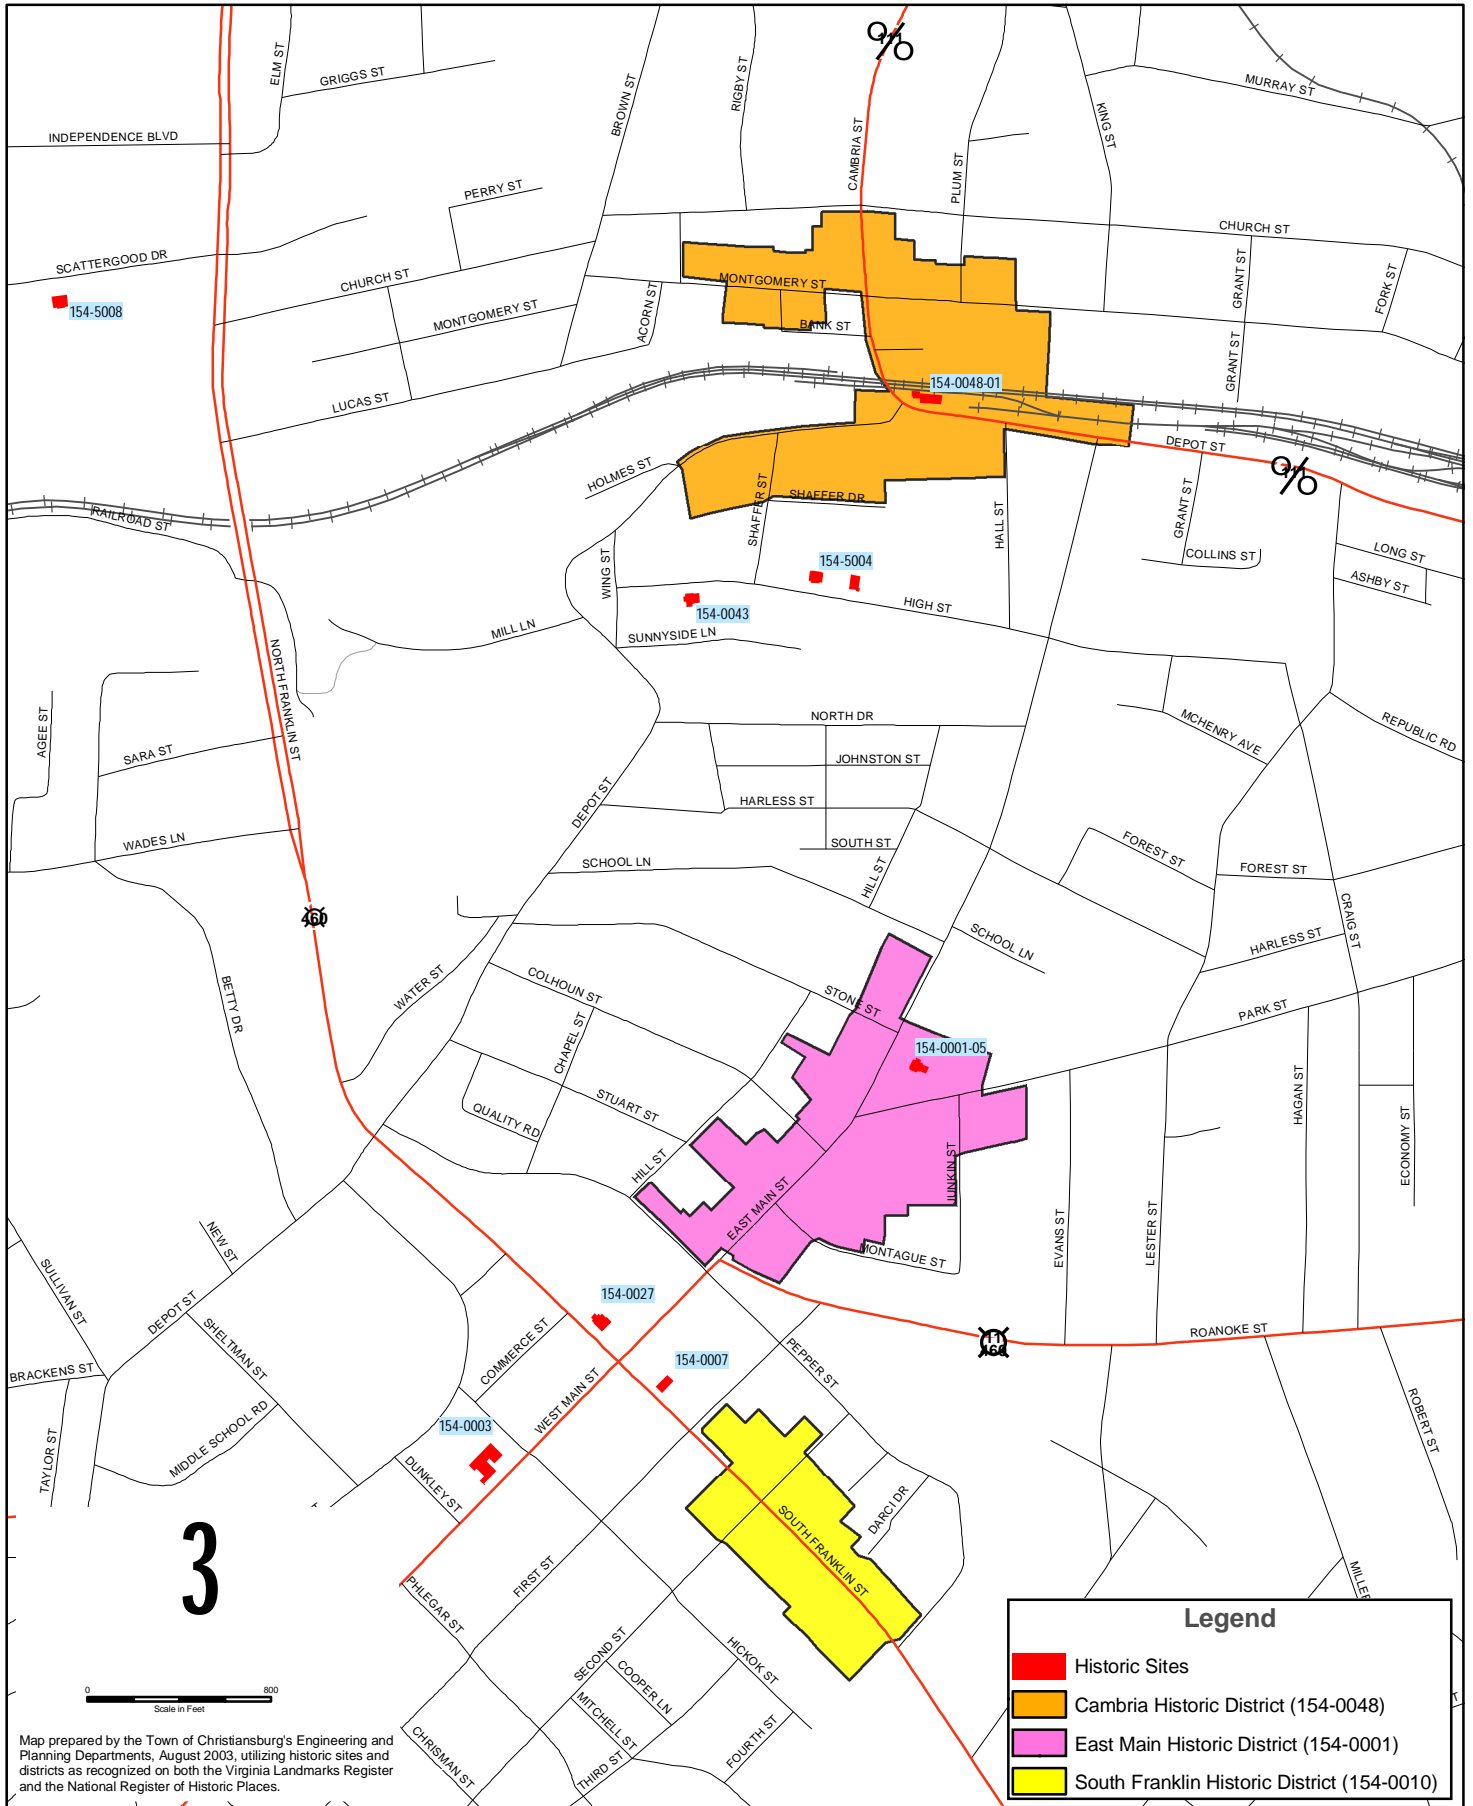

Town of Christiansburg Historic Districts & Sites

Legend	
■	Historic Sites
■	Cambria Historic District (154-0048)
■	East Main Historic District (154-0001)
■	South Franklin Historic District (154-0010)